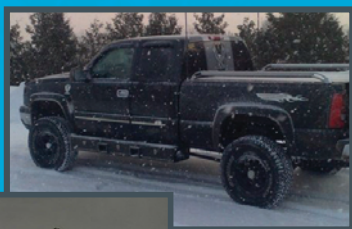

Built for Extreme Applications