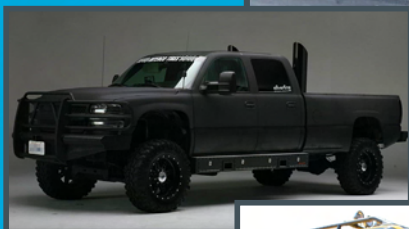

ULTIMATE TRUCK GEAR

# THE ROCKER POD™ CARGO STEP

Your **ROCKER POD™** arrives completely custom from our factory with dozens of options, colors and door configurations!

ATV's and other large items can be loaded into a clean truck bed with all your essential daily tools loaded and locked in your **ROCKER POD™** from Ultimate Truck Gear Ltd.

Your truck is unique to you, but not to the thousands of production models out there that look just like it. Add the component that will make your truck truly unique. These high quality, highly functional and high attention grabbers are the ultimate in truck accessories.

*Built for Extreme Applications*

*Built for EVERY Application*

THE **ROCKER POD™**  
Multitudes of Options and Uses

- Minimal effect to ground clearance, 1"-2" more than a set of standard side steps
- Simple, quick installation. Less than three hours with minimal tools
- Maximize cargo space to free up truck bed
- Fully extruded aluminum cargo steps
- A revolutionary concept that offers unique styling and unsurpassed functionality
- Now available in wheel to wheel applications!!