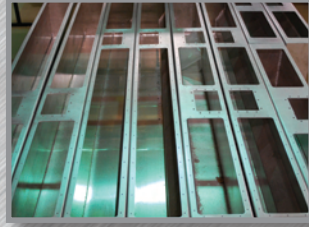

*Built for Extreme Applications*

*Built for EVERY Application*

THE **ROCKER POD™**  
Multitudes of Options and Uses

- Minimal effect to ground clearance, 1"-2" more than a set of standard side steps
- Simple, quick installation. Less than three hours with minimal tools
- Maximize cargo space to free up truck bed
- Fully extruded aluminum cargo steps
- A revolutionary concept that offers unique styling and unsurpassed functionality
- Now available in wheel to wheel applications!!

# The **ROCKER POD™** From **UTG** Are From The Highest Quality Components and Made in North America

Fully extruded aluminum core provides ultimate strength and the highest quality.

All orders are completely custom out of our fully equipped custom manufacturing facility in Mississauga, Ontario.