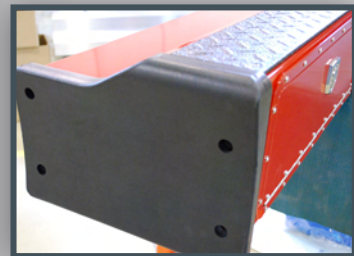

Tough UTG Mud Flaps Available