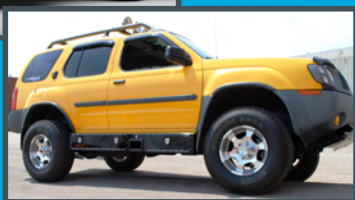

Your truck is unique to you, but not to the thousands of production models out there that look just like it. Add the component that will make your truck truly unique. These high quality, highly functional and high attention grabbers are the ultimate in truck accessories.

*Built for Extreme Applications*

*Built for EVERY Application*

THE **ROCKER POD™**  
Multitudes of Options and Uses

- Minimal effect to ground clearance, 1"-2" more than a set of standard side steps
- Simple, quick installation. Less than three hours with minimal tools
- Maximize cargo space to free up truck bed
- Fully extruded aluminum cargo steps
- A revolutionary concept that offers unique styling and unsurpassed functionality
- Now available in wheel to wheel applications!!